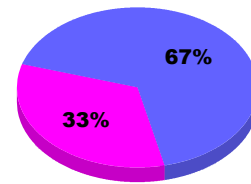

YTD Status Quo Clubs 2012-2013

Status Quo Clubs Compared to Status Quo Members

Legend: Status Quo Clubs (Cyan), Total Status Quo Members (Green)

MEMBERSHIP

**Membership Results
2012-2013**

**Membership
2011-2012**

Month	Net Memb Goal	Actual New Memb	Actual Dropped Memb	Gain/Loss of Memb	Gain/Loss of Memb
Jul/Aug/Sep		36	-22	14	-1
Totals		36	-22	14	-1

Membership Results 2012-2013

Goal, New, Dropped, Gain/Loss

Legend: Goal (Cyan), Actual (Green), Dropped (Yellow), Gain Loss (Magenta)

Comparison of Membership Gain/Loss

Current Year Compared to the Previous Year

Legend: Current Year (Cyan), Previous Year (Green)

Gender Comparison 2012-2013

Jul/Aug/Sep

Legend: Male (Blue), Female (Magenta)