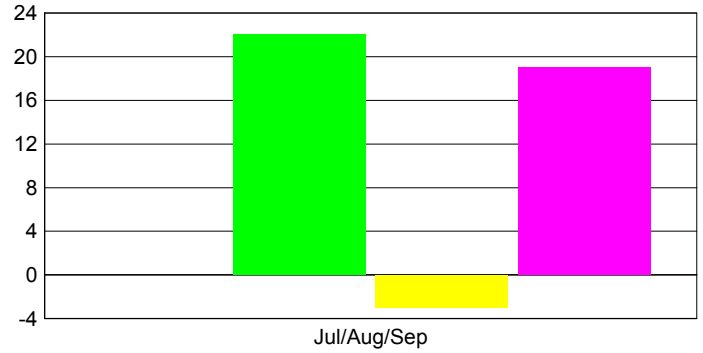

Club Results 2012-2013

Goal, New, Dropped, Gain/Loss

Legend: Goal (Cyan), Actual (Green), Dropped (Yellow), Gain Loss (Magenta)

Comparison of Club Gain/Loss

Current Year Compared to the Previous Year

Legend: Current Year (Cyan), Previous Year (Green)

YTD Status Quo Clubs 2012-2013

Status Quo Clubs Compared to Status Quo Members

Legend: Status Quo Clubs (Cyan), Total Status Quo Members (Green)

MEMBERSHIP

**Membership Results
2012-2013**

**Membership
2011-2012**

Month	Net Memb Goal	Actual New Memb	Actual Dropped Memb	Gain/Loss of Memb	Gain/Loss of Memb
Jul/Aug/Sep		22	-3	19	3
Totals		22	-3	19	3

Membership Results 2012-2013

Goal, New, Dropped, Gain/Loss

Legend: Goal (Cyan), Actual (Green), Dropped (Yellow), Gain Loss (Magenta)

Comparison of Membership Gain/Loss

Current Year Compared to the Previous Year

Legend: Current Year (Cyan), Previous Year (Green)

Gender Comparison 2012-2013

Jul/Aug/Sep

Legend: Male (Cyan), Female (Magenta)