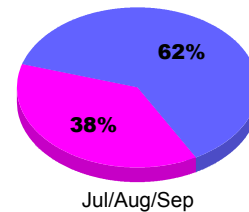

YTD Status Quo Clubs 2012-2013

Status Quo Clubs Compared to Status Quo Members

Legend: Status Quo Clubs (Cyan), Total Status Quo Members (Green)

MEMBERSHIP

**Membership Results
2012-2013**

**Membership
2011-2012**

Month	Net Memb Goal	Actual New Memb	Actual Dropped Memb	Gain/Loss of Memb	Gain/Loss of Memb
Jul/Aug/Sep		22	-3	19	3
Totals		22	-3	19	3

Membership Results 2012-2013

Goal, New, Dropped, Gain/Loss

Legend: Goal (Cyan), Actual (Green), Dropped (Yellow), Gain Loss (Magenta)

Comparison of Membership Gain/Loss

Current Year Compared to the Previous Year

Legend: Current Year (Cyan), Previous Year (Green)

Gender Comparison 2012-2013

Jul/Aug/Sep

Legend: Male (Cyan), Female (Magenta)